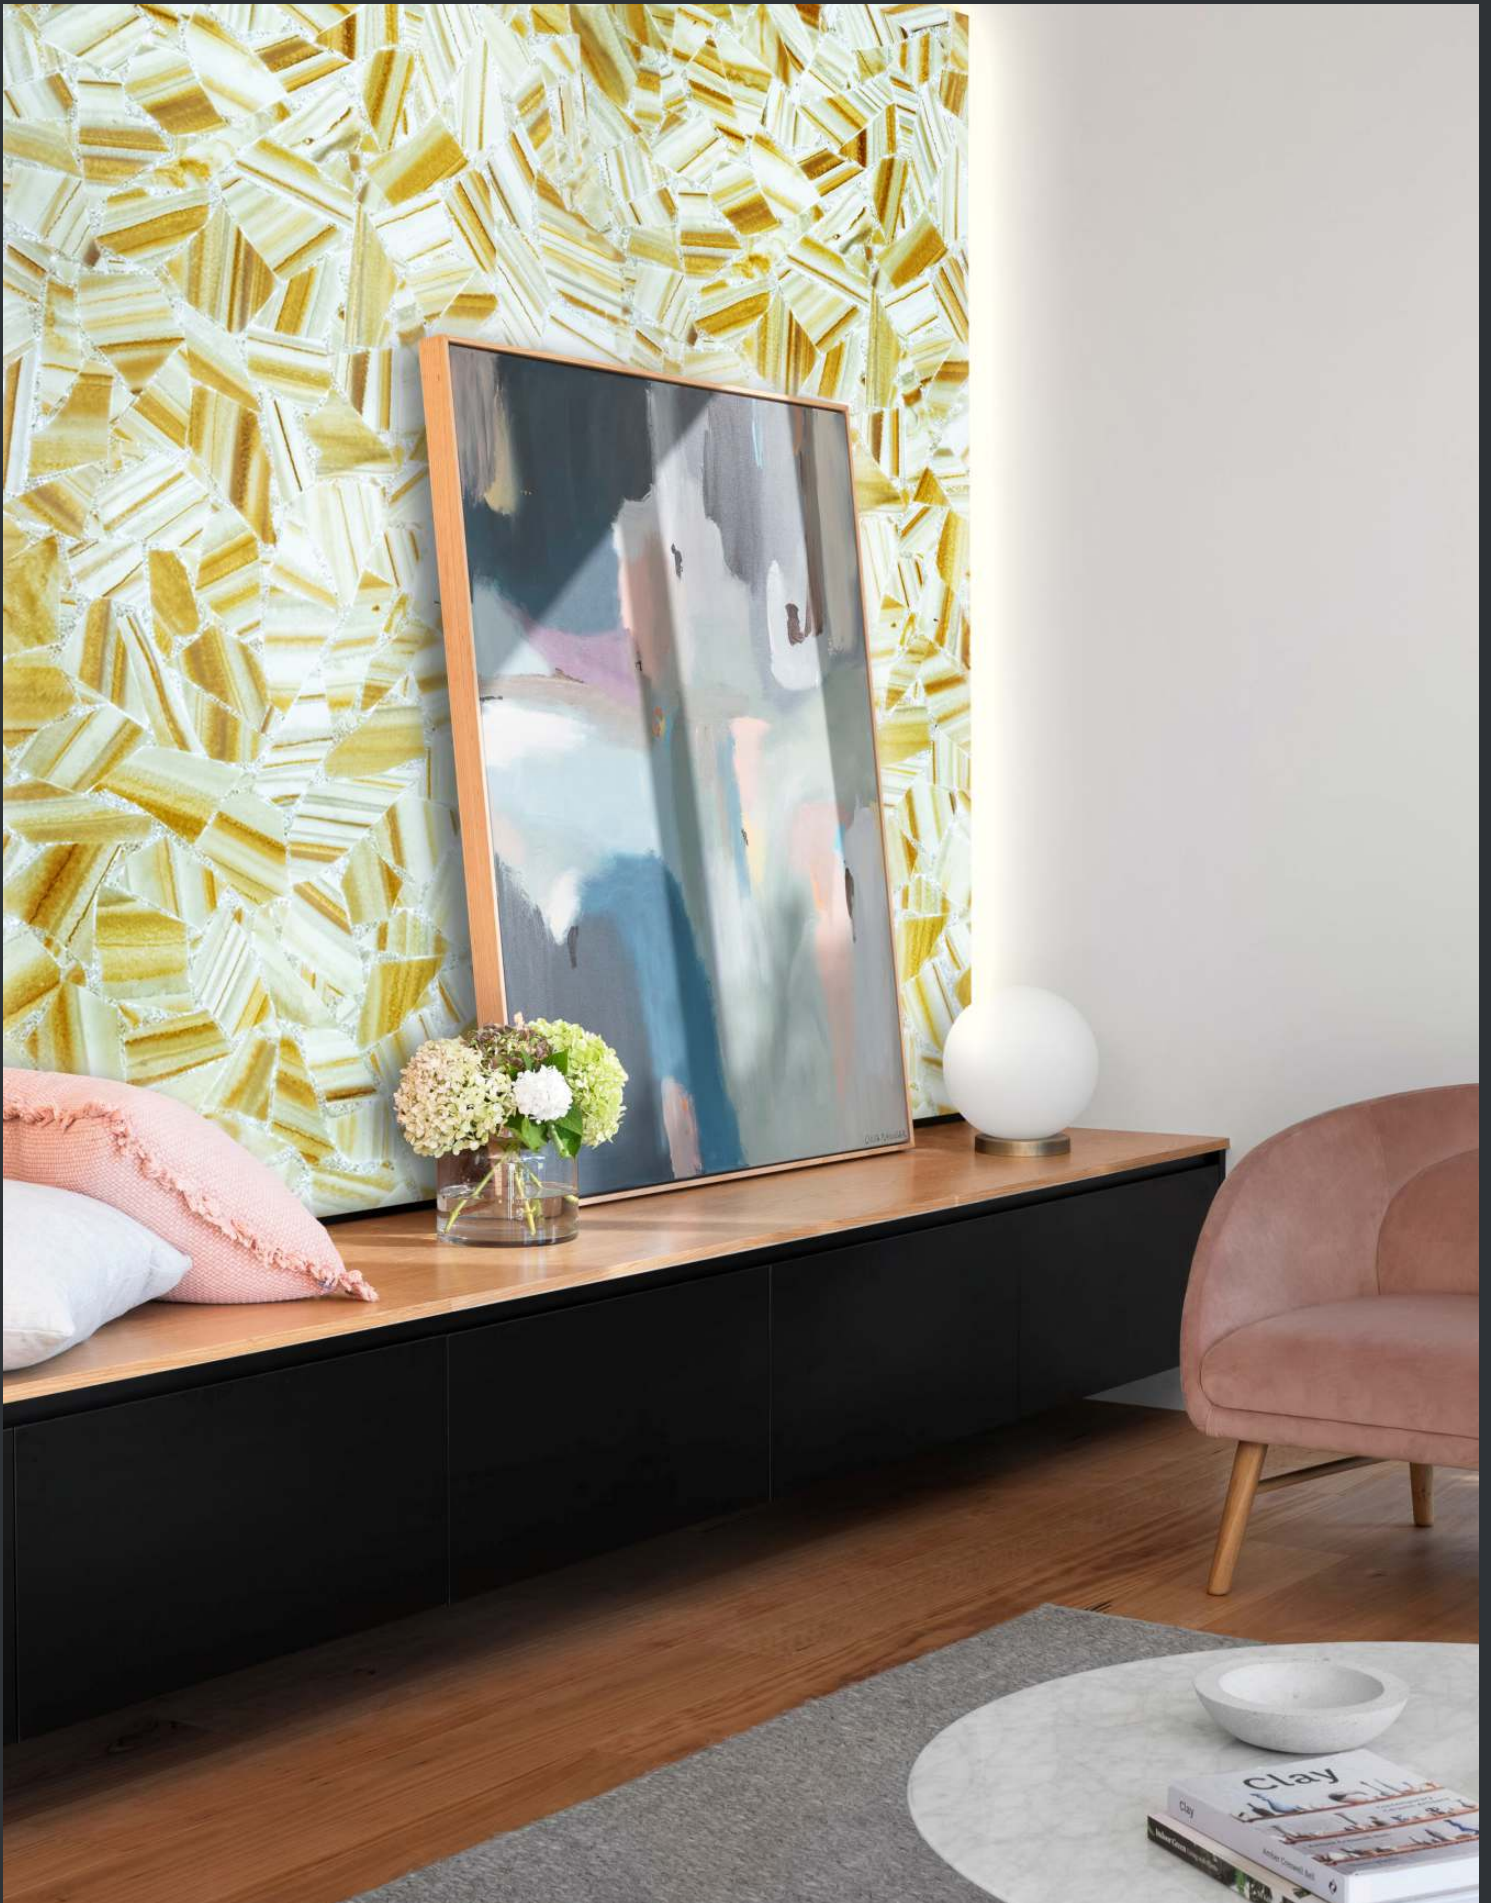

New Exclusive collection from

Lucento

translucent stone panels

Lucento

Frontlit

10406 2440mm x 1220mm x 8mm

Backlit 

10406 2440mm x 1220mm x 8mm

Frontlit

10407 2440mm x 1220mm x 8mm

Backlit 

10407 2440mm x 1220mm x 8mm

Frontlit

10509 2440mm x 1220mm x 8mm

Backlit 

10509 2440mm x 1220mm x 8mm

Frontlit

10510 2440mm x 1220mm x 8mm

Backlit 

10510 2440mm x 1220mm x 8mm

Frontlit

10801 2440mm x 1220mm x 8mm

Backlit 

10801 2440mm x 1220mm x 8mm